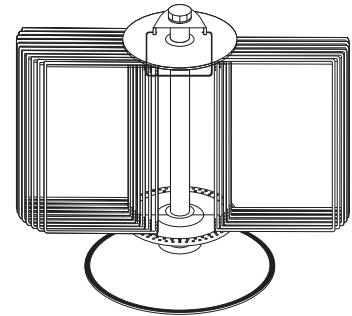

W291
Wall Unit - 10 Pockets - Assorted Colors

D291
Desk Stand - 10 Pockets - Assorted Colors

R295
Rotary Starter Set - 50 Pockets

P090
Pivoting Pocket - 10 per pack - Assorted Colors

PEP10
Pivoting Easy Pocket - 10 per pack